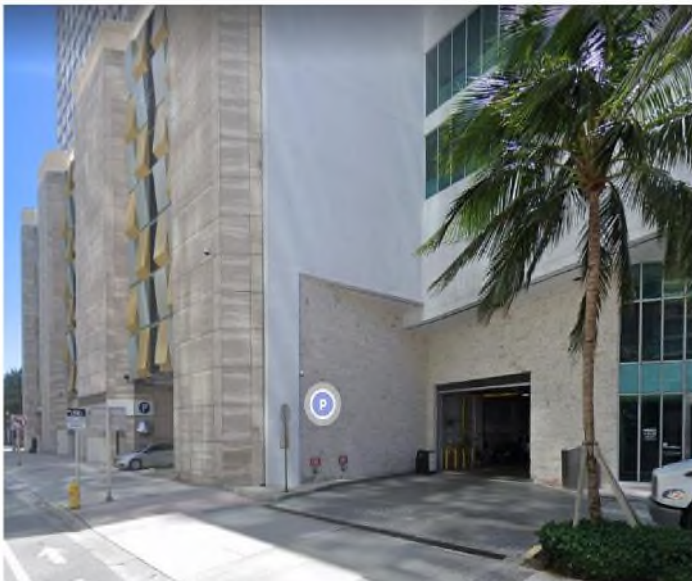

# Visiting The Miami Office

The Miami office is located at 315 S. Biscayne Blvd., Suite 400, Miami, Florida, 33131.

Visitors are welcome to park in any unreserved visitor parking place marked by signage to the left in the garage attached to the building. The entrance to the garage is located off S. Biscayne Blvd. just north of the building's entrance (the brick circular drive northeast of the building leads to residential space). Upon arrival, please notify the garage attendant that you are with Polsinelli. Our reception area is located on Floor 4 of the building. In the event of any questions please call the main office phone (305-921-1800) for further assistance.

## Garage Entrance: